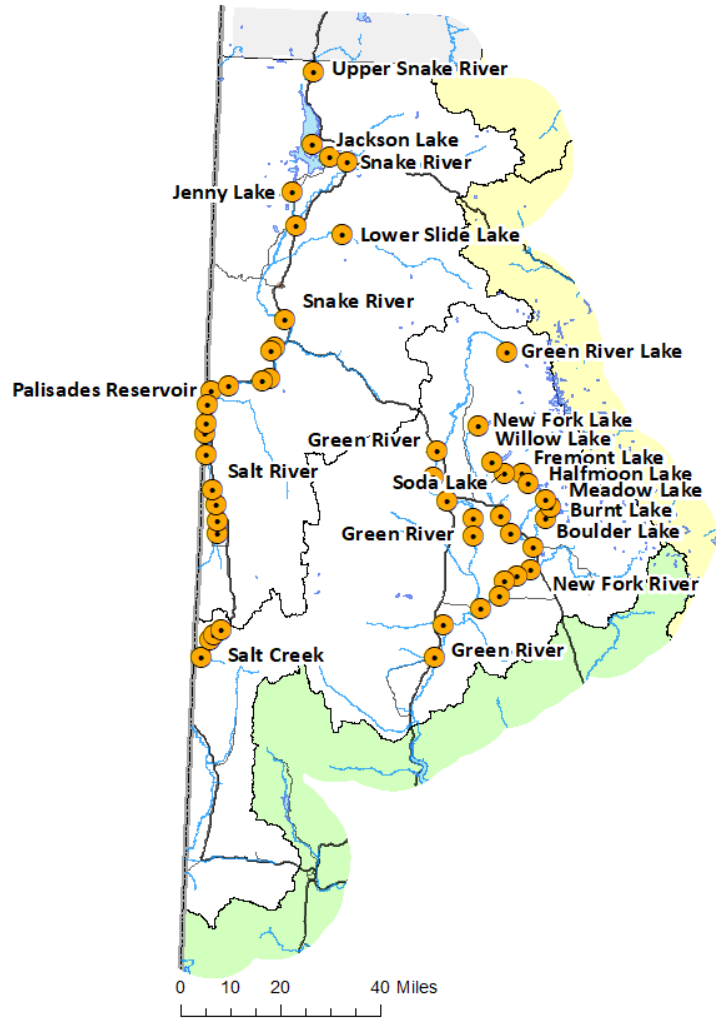

Wyoming AIS Updates

- All 2022 veliger tow sampling negative
- Increased check station presence on eastern border
- 10,756 inspections to date in 2023
6 mussel fouled boats, 1 false conrad

Snake River Basin AIS sampling

- Jackson Lake (2x)
- Palisades Reservoir (2x)
- Jenny Lake
- String Lake
- Lower Slide Lake
- Lewis Lake (Yellowstone NP)

Questions?

Josh Leonard
Statewide AIS Coordinator
joshua.leonard@wyo.gov

Chris Wight
AIS Specialist (Jackson/Pinedale)
chris.wight@wyo.gov